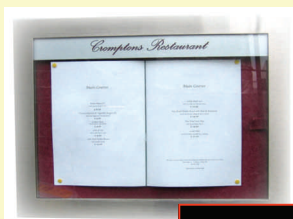

**Stainless Steel Menu Cases**

Maximise the pulling power of your menu or promote your functions and facilities to excellent effect. A traditional high quality external menu case from Silvercases is the ultimate way to display information outside your premises. Complete with lights as standard. Also available without if required. Front frame mounted on rigid stainless steel backtray and fully sealed for weather proofing, twin locks for security & with toughened security glass fronts. Full length piano hinge for strength and door stay provided for safety. Choose from polished brass and brushed or bright polished stainless steel. Simply choose the correct size/format and felt colour to best suit your application. Heading signs (backlit if required) can be incorporated to highlight your venue name.

**Stainless Steel Menu Cases in Brushed Finish**

Brushed Model 11

**Polished Brass Menu Cases**

Brass Model 11

**Apollo Menu Cases**

**Apollo Menu Case**

Quality illuminated display case with an attractive convex front suitable for many applications, either inside or out. Durable steel construction in flaxen gold or pewter silver finish with scratch resistant Plexishock.

- Full-length hinge and stay to hold face open.
- Security lock and integral fluorescent lamp for illumination of the display and heading.
- Single design for 2 x A4 sheets of paper.
- Sleek and stylish profile, an attractive addition to your premises and easy to keep clean.
- Magnetically attached internal cover further protects your menu and keeps the display straight.
- Supplied as standard with 'MENU' text or your choice of heading for a small additional charge.